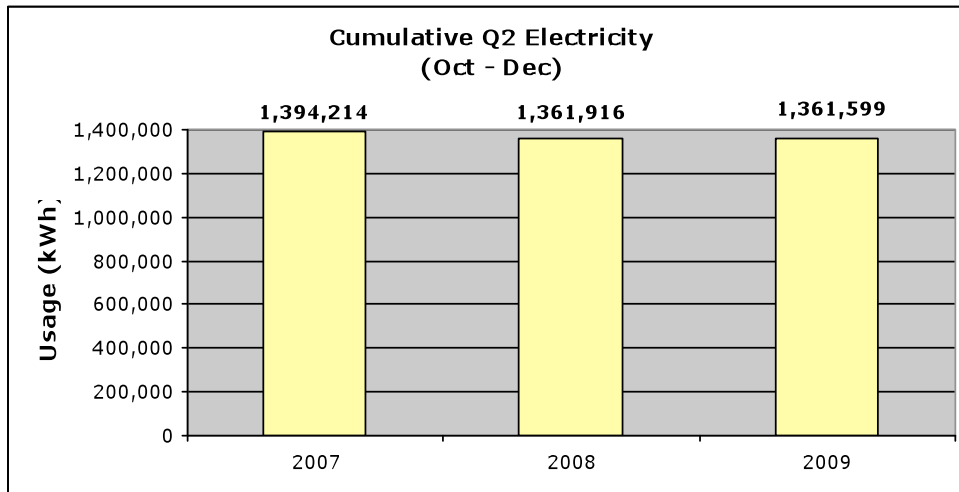

WWC Cumulative (Oct- Dec) 2009/10 Energy Use

How did you do?

Goal to date: ↓ 8.4%

You did: ↓ 2.3%

How did you do?

Goal to date: ↓ 6.6%

You did: ↑ 11.6%