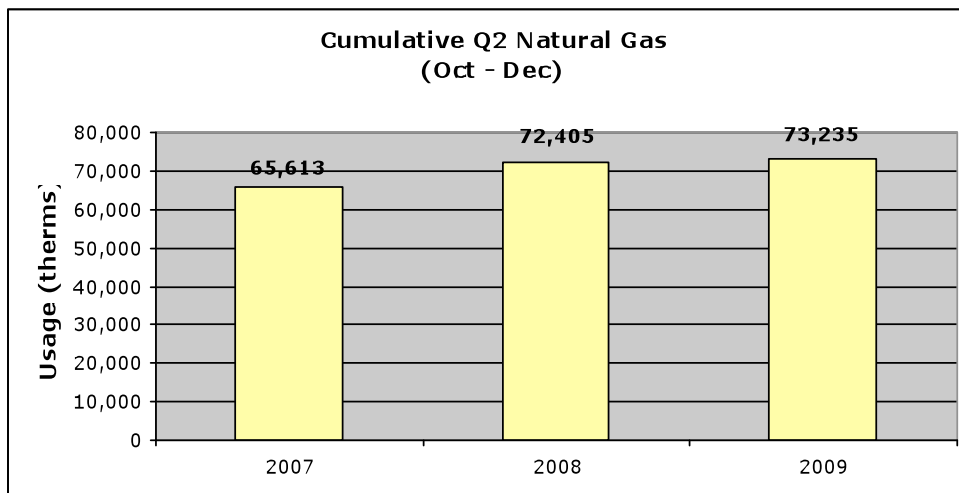

WWC Cumulative (Oct- Dec) 2009/10 Energy Use

How did you do?

Goal to date: ↓ 8.4%

You did: ↓ 2.3%

How did you do?

Goal to date: ↓ 6.6%

You did: ↑ 11.6%