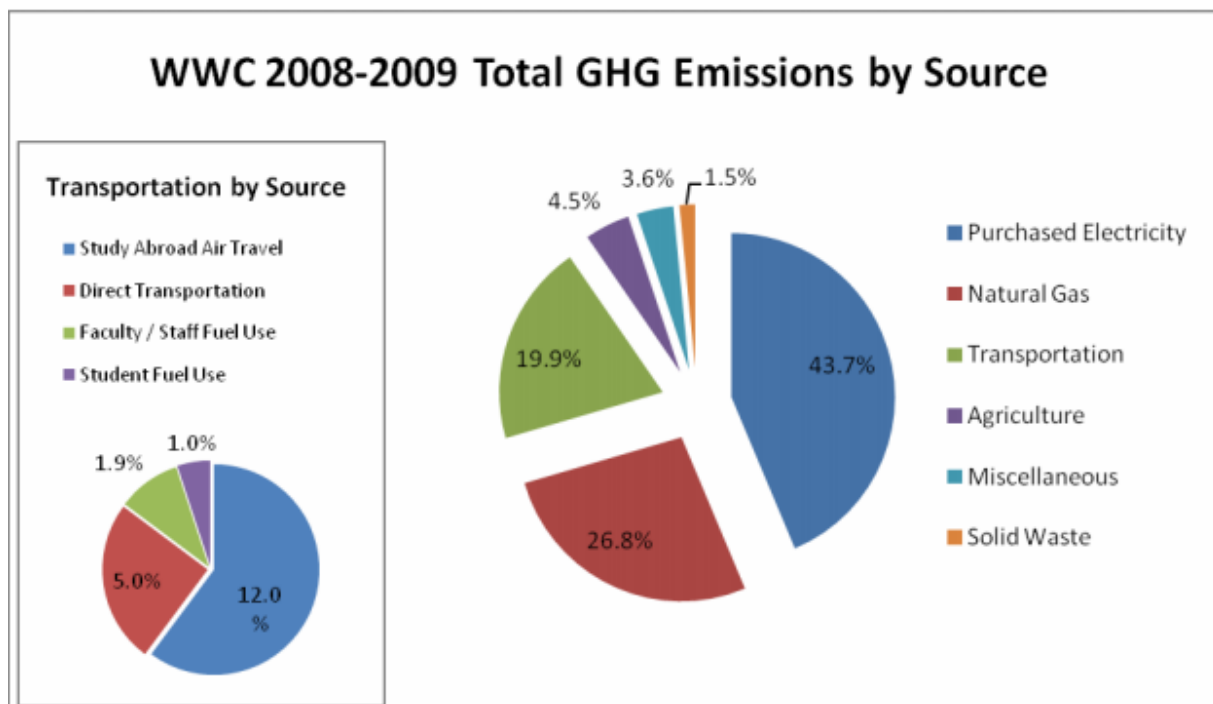

Climate Action Team Tip of the Week: Transport Yourself!

There are many sources of greenhouse gas (GHG) emissions generated from campus activities. One significant source is transportation, which includes campus fleet vehicles, International Programs travel, and student and employee commuting.

We have pledged to reduce our overall transportation emissions by 50% by 2015! You can help:

- Minimize work crew driving by good planning and preparation, avoid using low efficiency crew vehicles and maximize use of golf carts, bicycles and feet. Set a goal to reduce fuel use. The Motorpool keeps track of all gasoline and diesel use on campus and the Campus Greening Crew analyzes the data every term, so you'll know if you reach your goal.
- Start carpooling! Sign up for the College's on-line ride share tool [ZIMRIDE](#) to help find a match.
- When you travel abroad, sign up for International Programs' certifiable carbon offset option.